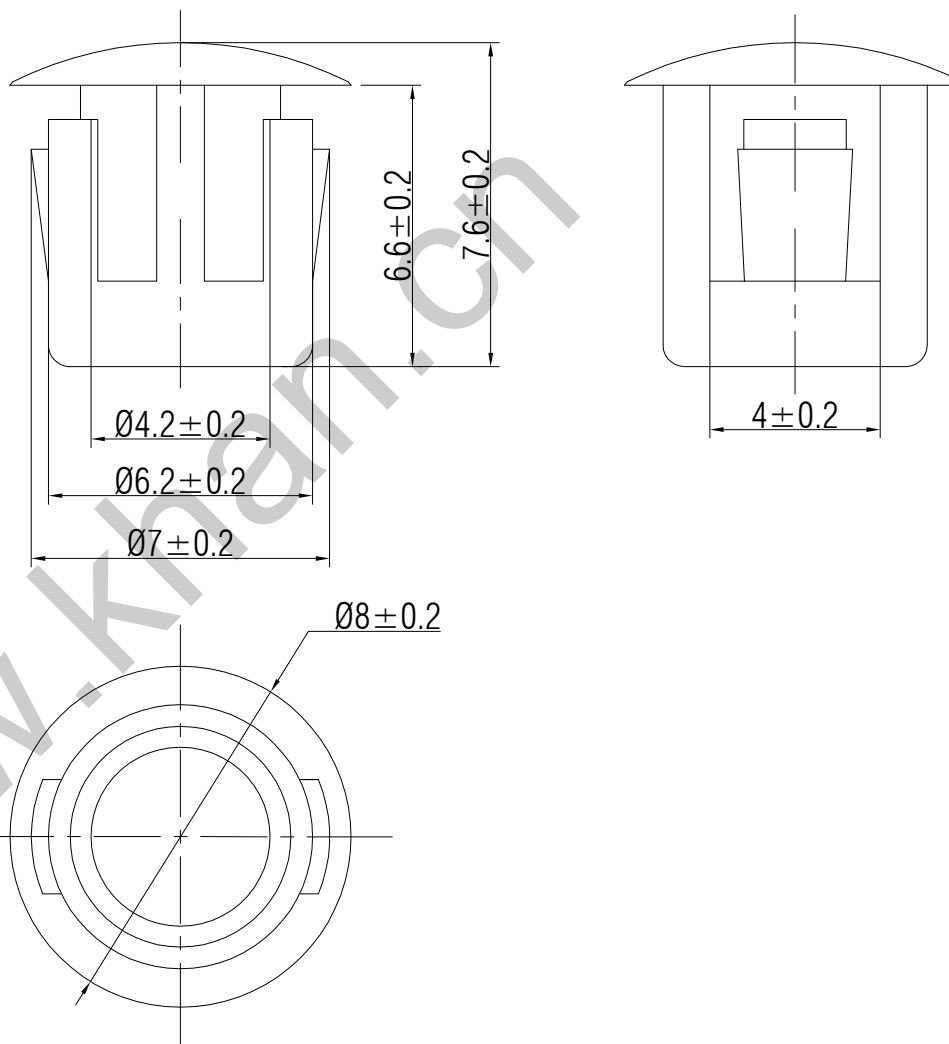

SWITCH CAP
P/N:SC007

Materials ABS

Color Black

Packaging

Bulk Package

Inner Package: Plastic bag

Outer Package: Carton

WENZHOU KHAN ELECTRONIC

VERSION		PROJECTION	DESIGNED	Wei Lin
KH14FE22E			CHECKED	ZhongJu Peng
SCALE	SIZE	 Dimensions are shown:mm(inches)	APPROVED	Johan Xu
5:1	A4		2022.05.11	